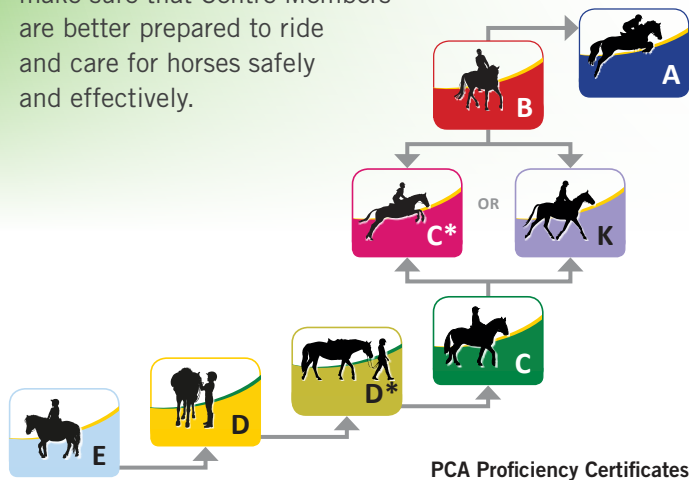

No pony? No problem!

Pony Club Australia (PCA) is the largest and oldest equestrian organisation in Australia. For over 80 years, our clubs have taught people how to be happy, safe and successful with their own horses.

Now, everyone can ride with Pony Club – even riders who don't have their own horse, or the exclusive use of a horse (i.e. a full lease). Centre Members can experience Pony Club by riding trained school horses at one of our Pony Club Accredited Centres.

Why has PCA introduced Centre Membership?

PCA is passionate about removing barriers to participation in equestrian sport. Centre Members can get the benefits of Pony Club without the cost and responsibility of owning a horse or pony.

Centre Membership gives people the chance to learn about horses before they commit to buying their own. Some Centre Members may go on and buy their own horse and later join their local Pony Club. Others may prefer the convenience of riding at a Pony Club Accredited Centre. Either way, our internationally-recognised proficiency certificates will make sure that Centre Members are better prepared to ride and care for horses safely and effectively.